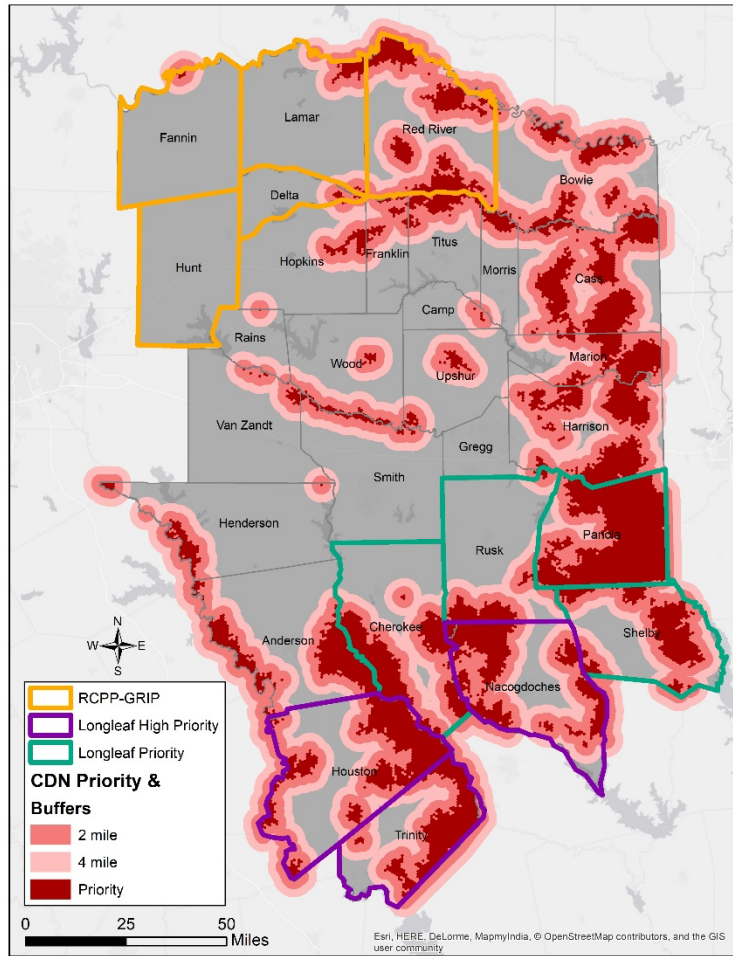

Action

Assisting partners (public and private) in achieving landscape-scale conservation objectives can take on many forms within the NETX CDN. Particular habitat treatments are tailored to specific needs. However, three pervasive activities throughout the region are:

- Establishment and management of native pine (**Longleaf and Shortleaf**);
- **Forest management towards desired conditions** for priority wildlife species; and
- **Prescribed Fire**